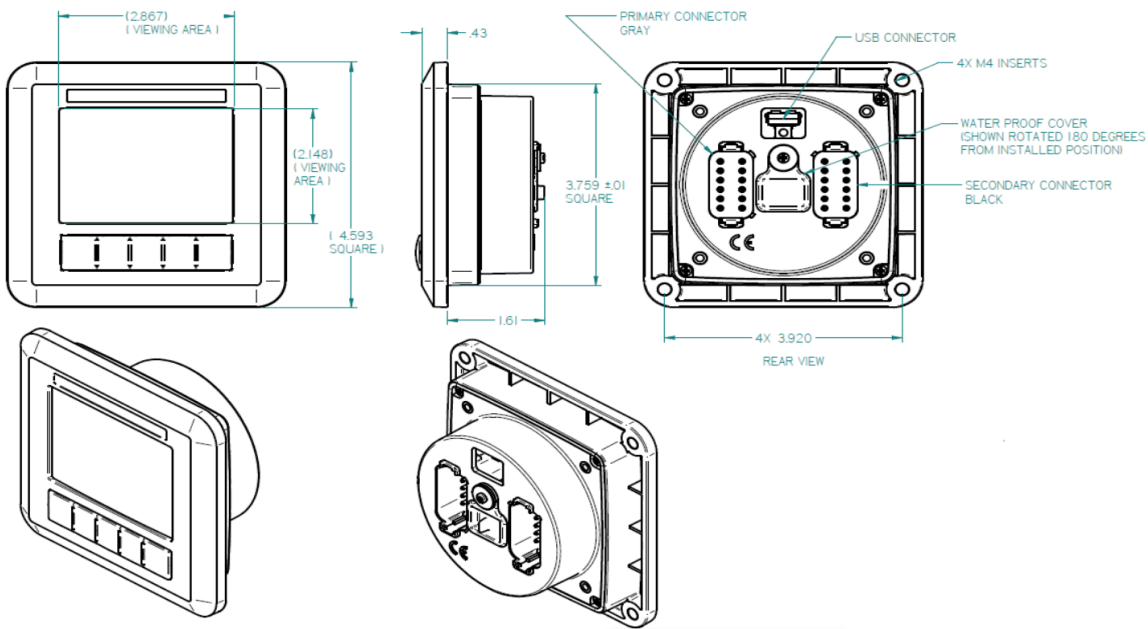

## Supplement to Yanmar Kit Installation Instructions

| Item | Part No.     | Description | Quantity | Remarks |
|------|--------------|-------------|----------|---------|
| 1    | 129C88-91410 | Panel ASSY  | 1        |         |

**TIER 4F MODELS**

- 3TNV80FT
- 3TNV88F-E (w/KPH3&20)
- 3TNV88C
- 3TNV86CT
- 4TNV88C
- 4TNV86CT
- 4TNV98C
- 4TNV98CT
- 4TNV94FHT

Remarks: This kit includes a color panel display only