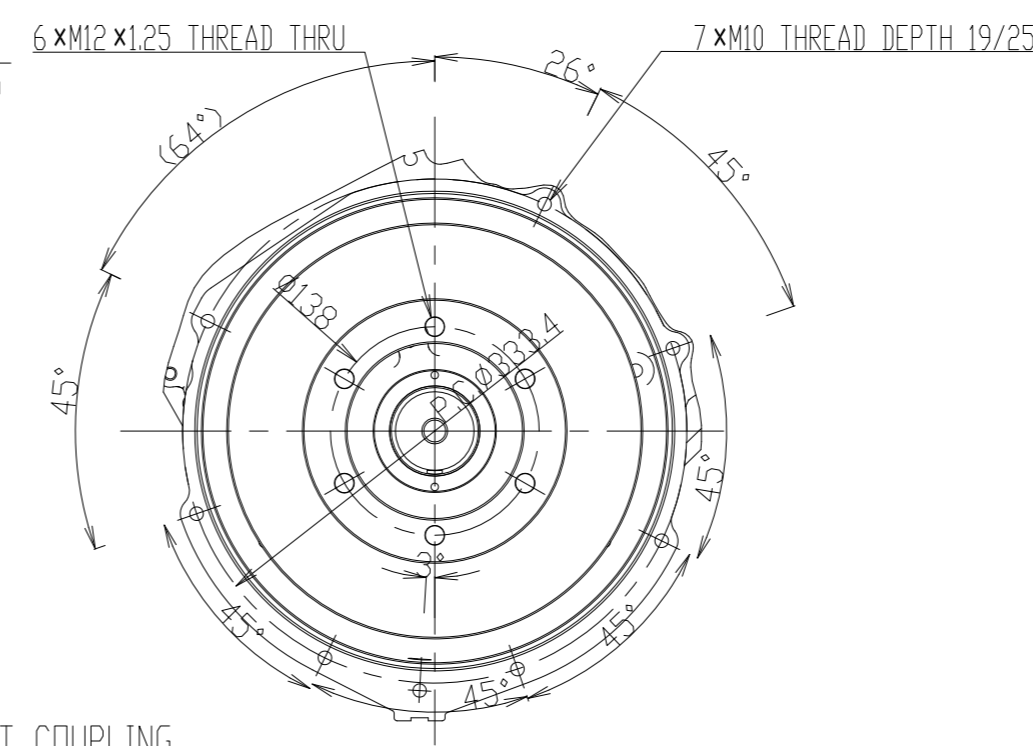

DETAIL OF UPPER

6CXB-GT BOBTAIL FOR RIGID

DETAIL OF FLYWHEEL (SCALE 1:5)

DETAIL OF FRONT COUPLING (SCALE 1:5)

SCALE	NAME	MODEL
1:10	OUTLINE	6CXB-GT BOBTAIL
DATE	ORIGINAL DRAWING NUMBER	REVISION
8-4-2011	B2-27698-0030	0