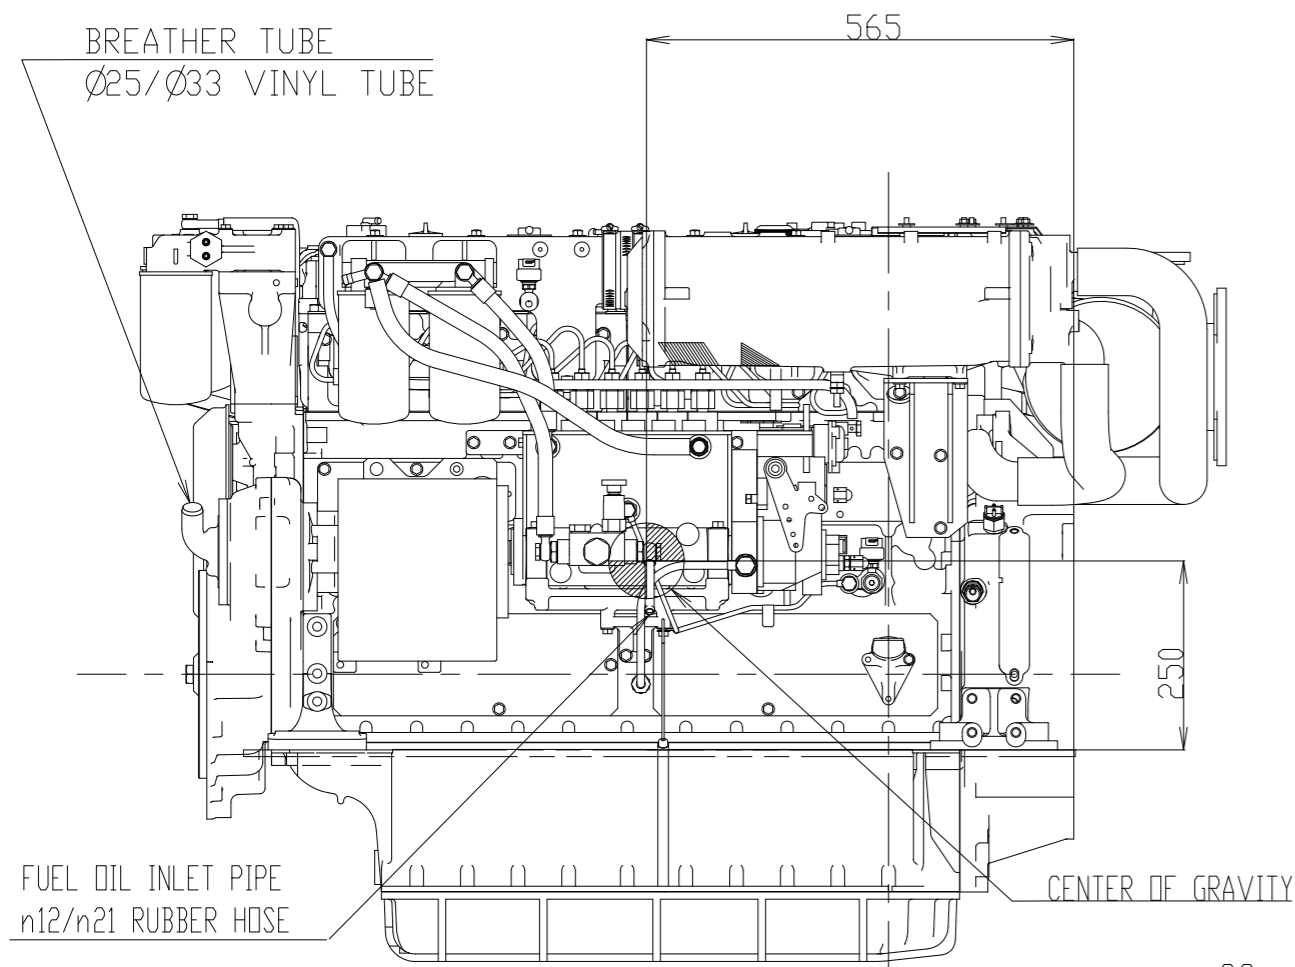

DETAIL OF UPPER

6CXB-GT BOBTAIL FOR RIGID

DETAIL OF FLYWHEEL (SCALE 1:5)

DETAIL OF FRONT COUPLING (SCALE 1:5)

SCALE	NAME	MODEL
1:10	OUTLINE	6CXB-GT BOBTAIL
DATE	ORIGINAL DRAWING NUMBER	REVISION
8-4-2011	B2-27698-0030	0