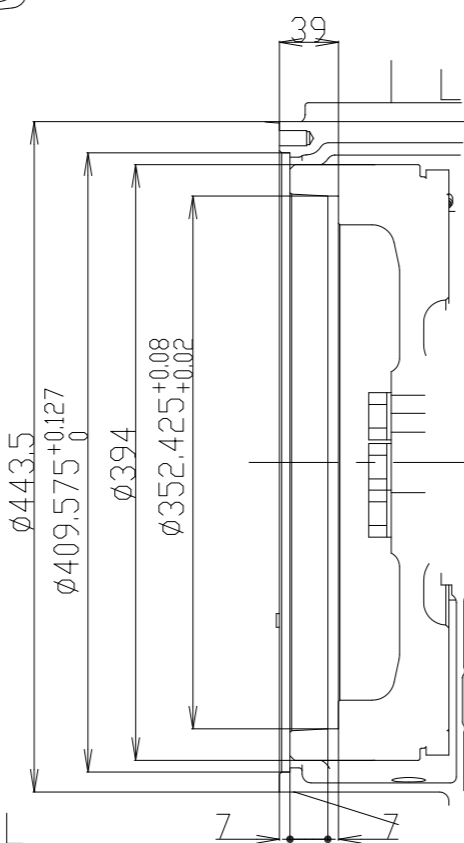

DETAIL OF UPPER

6CXB-GT BOBTAIL FOR RIGID

DETAIL OF FLYWHEEL (SCALE 1:5)

DETAIL OF FRONT COUPLING (SCALE 1:5)

SCALE	NAME	MODEL
1:10	OUTLINE	6CXB-GT BOBTAIL
DATE	ORIGINAL DRAWING NUMBER	REVISION
8-4-2011	B2-27698-0030	0