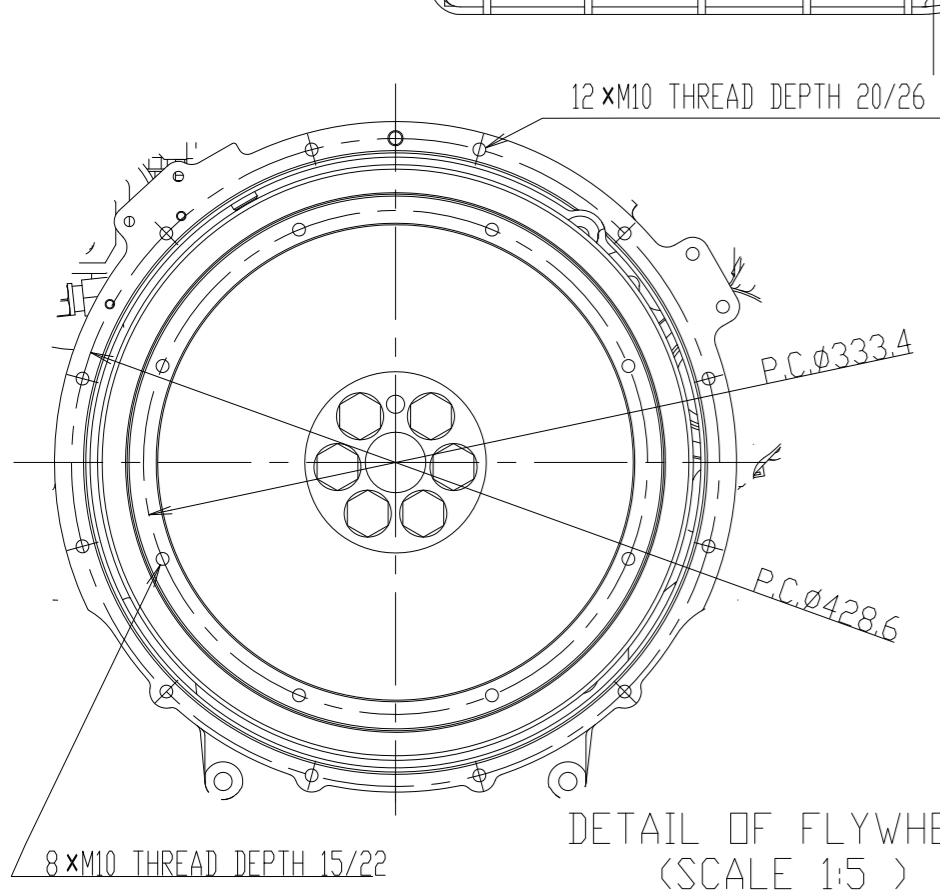

DETAIL OF UPPER

6CXB-GT BOBTAIL FOR RIGID

DETAIL OF FLYWHEEL (SCALE 1:5)

DETAIL OF FRONT COUPLING (SCALE 1:5)

SCALE	NAME	MODEL
1:10	OUTLINE	6CXB-GT BOBTAIL
DATE	ORIGINAL DRAWING NUMBER	REVISION
8-4-2011	B2-27698-0030	0