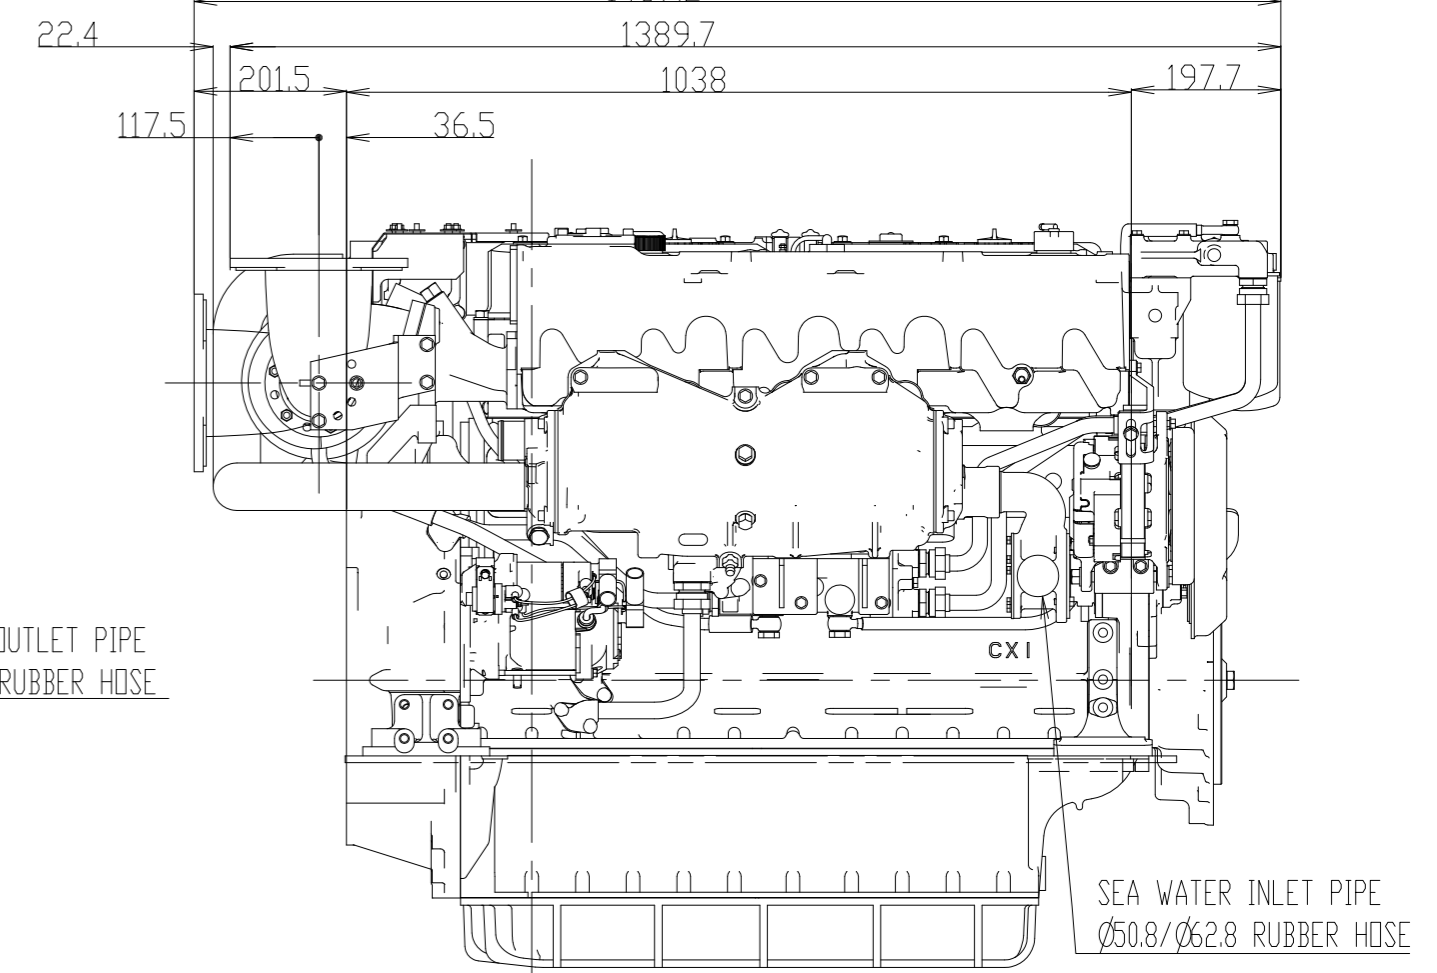

DETAIL OF UPPER

6CXB-GT BOBTAIL FOR RIGID

DETAIL OF FLYWHEEL (SCALE 1:5)

DETAIL OF FRONT COUPLING (SCALE 1:5)

SCALE	NAME	MODEL
1:10	OUTLINE	6CXB-GT BOBTAIL
DATE	ORIGINAL DRAWING NUMBER	REVISION
8-4-2011	B2-27698-0030	0