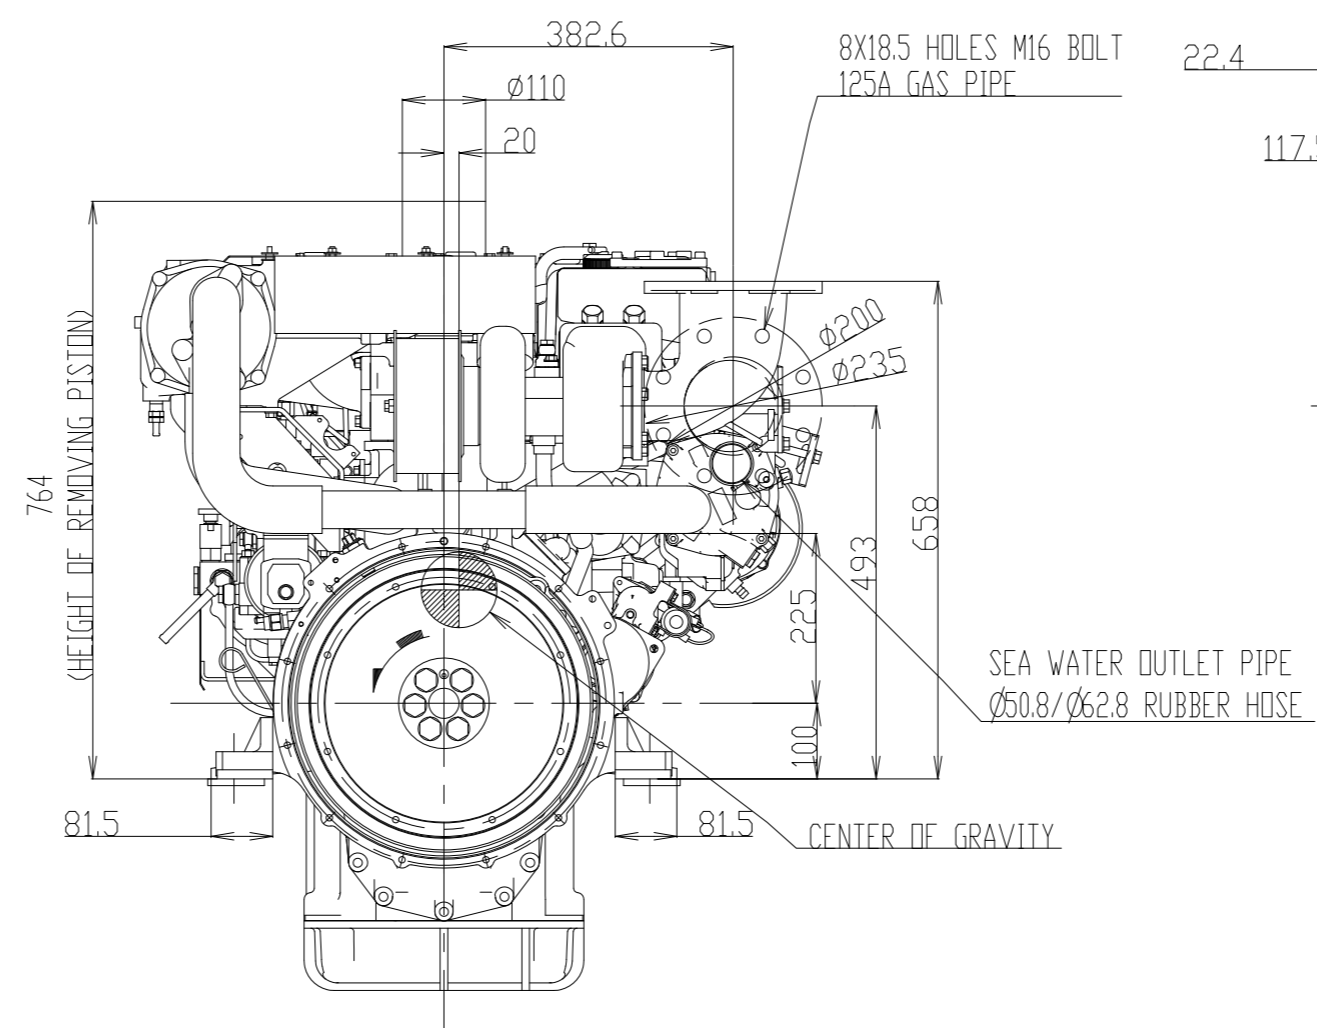

DETAIL OF UPPER

6CXB-GT BOBTAIL FOR RIGID

DETAIL OF FLYWHEEL (SCALE 1:5)

DETAIL OF FRONT COUPLING (SCALE 1:5)

SCALE	NAME	MODEL
1:10	OUTLINE	6CXB-GT BOBTAIL
DATE	ORIGINAL DRAWING NUMBER	REVISION
8-4-2011	B2-27698-0030	0