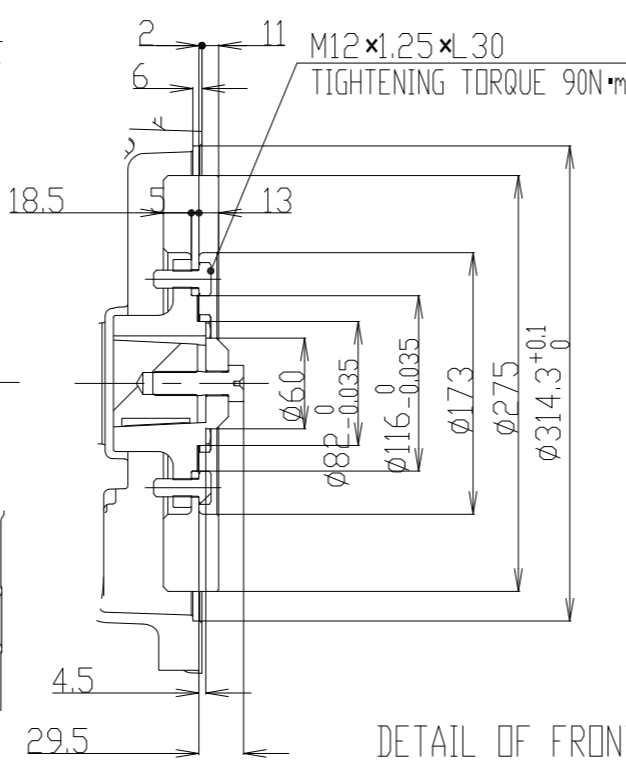

DETAIL OF UPPER

6CXB-GT BOBTAIL FOR RIGID

DETAIL OF FLYWHEEL (SCALE 1:5)

DETAIL OF FRONT COUPLING (SCALE 1:5)

SCALE	NAME	MODEL
1:10	OUTLINE	6CXB-GT BOBTAIL
DATE	ORIGINAL DRAWING NUMBER	REVISION
8-4-2011	B2-27698-0030	0