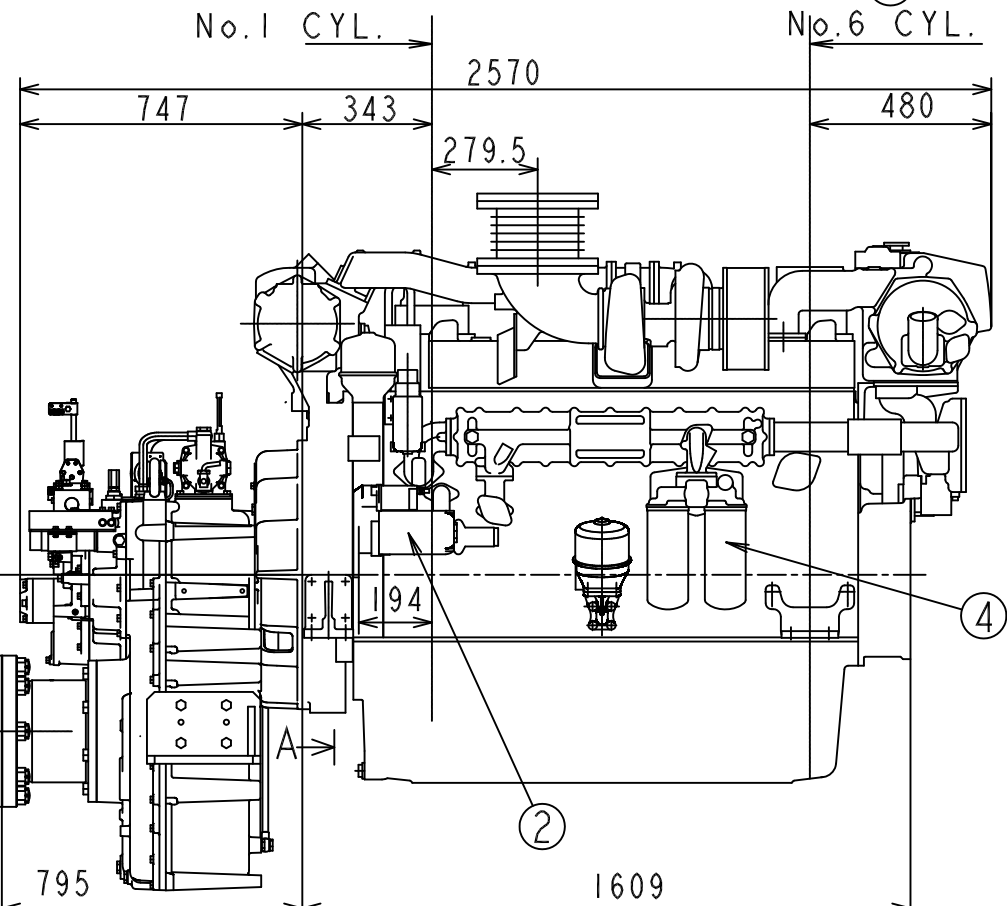

No.	N A M E
1	FRESH WATER TANK
2	STARTING MOTOR
3	FUEL OIL FILTER
4	LUB. OIL FILTER
5	AIR FILTER FOR TURBO.

ENG. MODEL	CLUTCH MODEL
6AYM-WET	YXH-240L
TOTAL MASS(abt.)	3703kg

SCALE	NAME	MODEL
1:20(1:15)	OUTLINE	6AYM-WETxYXH-240L
DATE	ORIGINAL DRAWING NUMBER	
18-10-2010	B3-48660-4470	