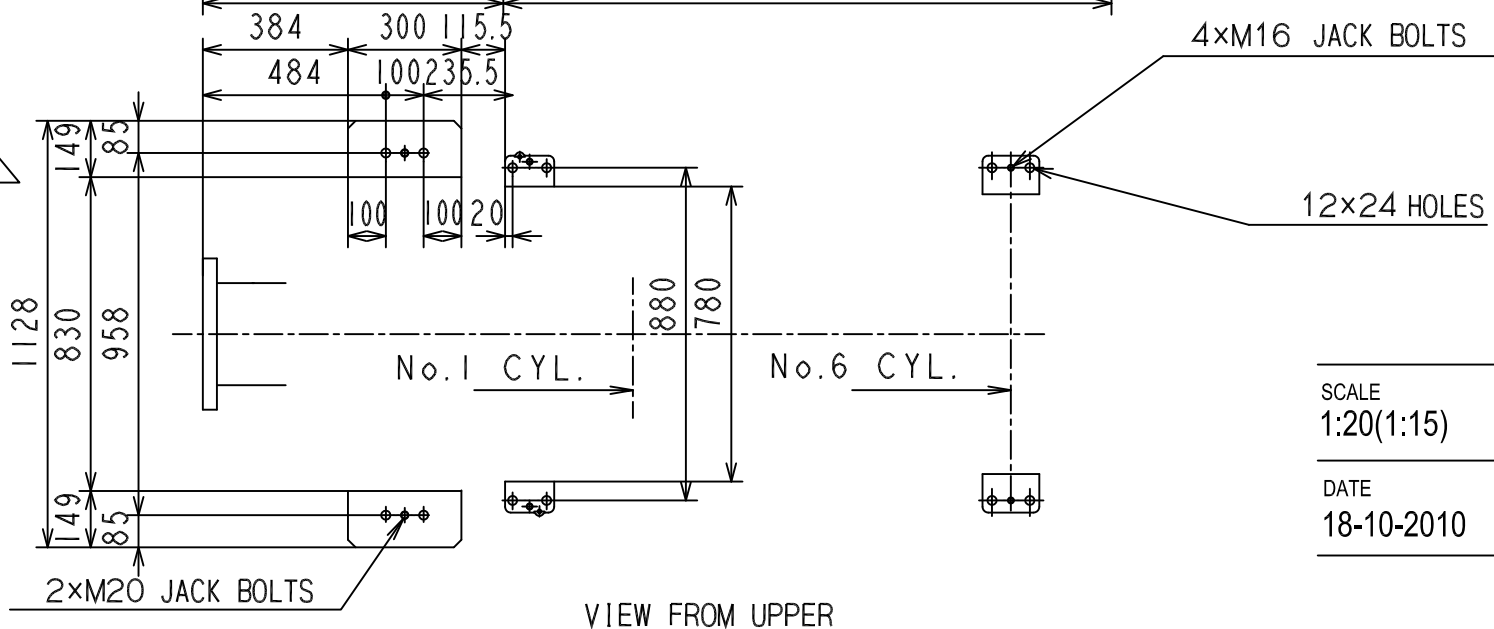

No.	N A M E
1	FRESH WATER TANK
2	STARTING MOTOR
3	FUEL OIL FILTER
4	LUB. OIL FILTER
5	AIR FILTER FOR TURBO.

ENG. MODEL	CLUTCH MODEL
6AYM-WET	YXH-240L
TOTAL MASS(abt.)	3703kg

SCALE	NAME	MODEL
1:20(1:15)	OUTLINE	6AYM-WETxYXH-240L
DATE	ORIGINAL DRAWING NUMBER	
18-10-2010	B3-48660-4470	