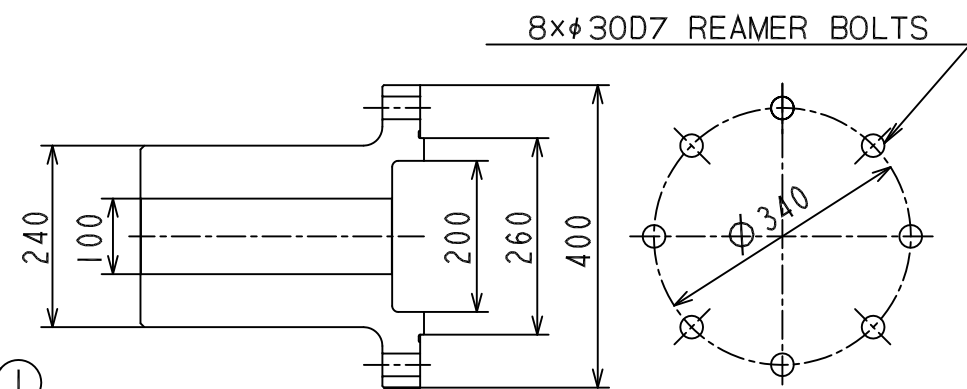

No.	N A M E
1	FRESH WATER TANK
2	STARTING MOTOR
3	FUEL OIL FILTER
4	LUB. OIL FILTER
5	AIR FILTER FOR TURBO.

ENG. MODEL	CLUTCH MODEL
6AYM-WET	YXH-240L
TOTAL MASS(abt.)	3703kg

SCALE	NAME	MODEL
1:20(1:15)	OUTLINE	6AYM-WETxYXH-240L
DATE	ORIGINAL DRAWING NUMBER	
18-10-2010	B3-48660-4470	