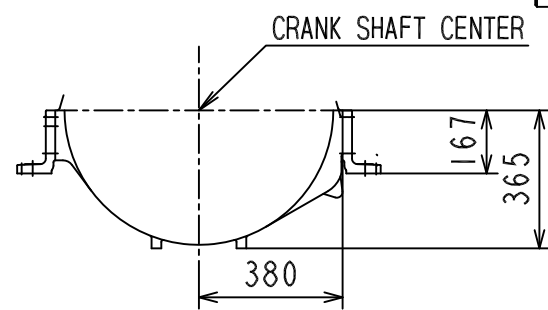

No.	N A M E
1	FRESH WATER TANK
2	STARTING MOTOR
3	FUEL OIL FILTER
4	LUB. OIL FILTER
5	AIR FILTER FOR TURBO.

ENG. MODEL	CLUTCH MODEL
6AYM-WET	YXH-240L
TOTAL MASS(abt.)	3703kg

SCALE	NAME	MODEL
1:20(1:15)	OUTLINE	6AYM-WETxYXH-240L
DATE	ORIGINAL DRAWING NUMBER	
18-10-2010	B3-48660-4470	