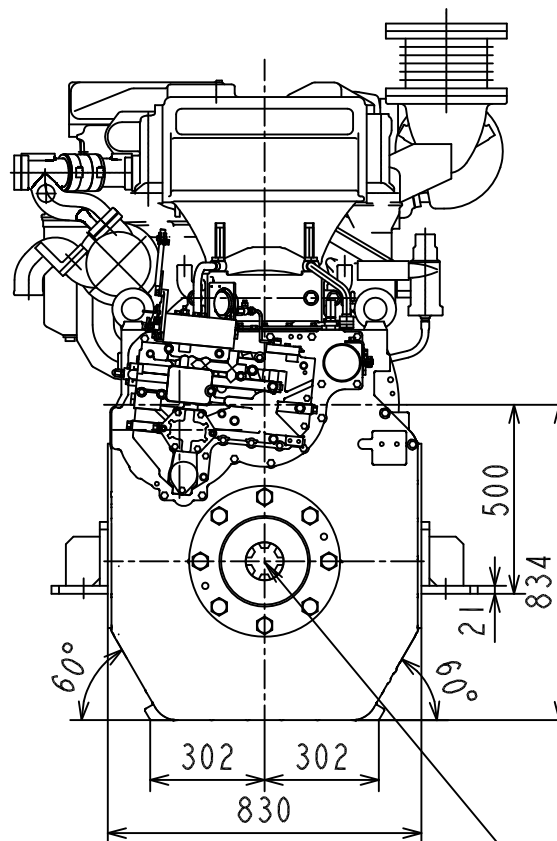

No.	N A M E
1	FRESH WATER TANK
2	STARTING MOTOR
3	FUEL OIL FILTER
4	LUB. OIL FILTER
5	AIR FILTER FOR TURBO.

ENG. MODEL	CLUTCH MODEL
6AYM-WET	YXH-240L
TOTAL MASS(abt.)	3703kg

SCALE	NAME	MODEL
1:20(1:15)	OUTLINE	6AYM-WETxYXH-240L
DATE	ORIGINAL DRAWING NUMBER	
18-10-2010	B3-48660-4470	