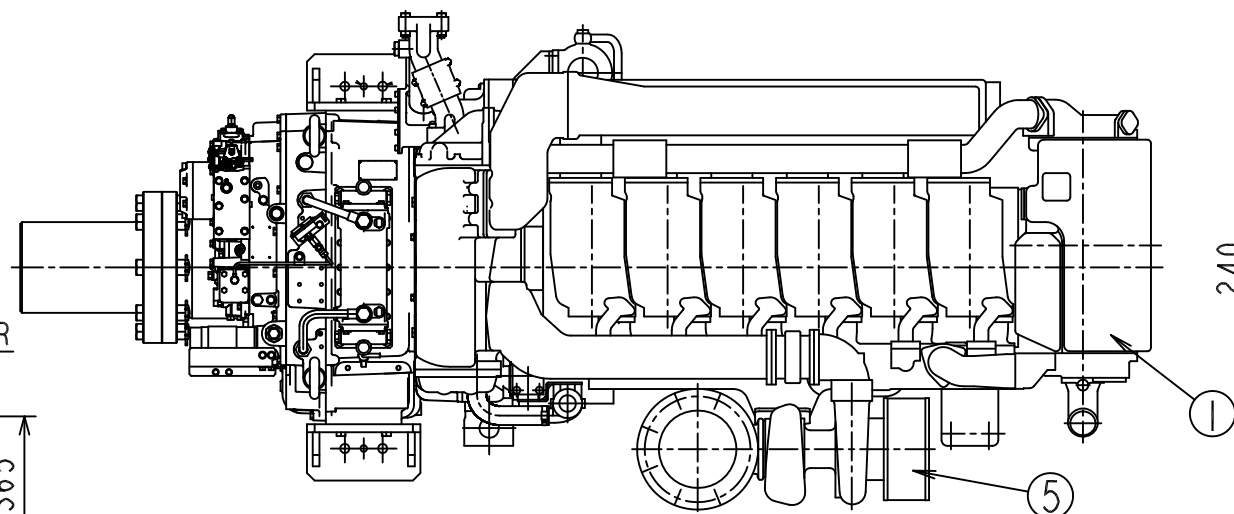

No.	N A M E
1	FRESH WATER TANK
2	STARTING MOTOR
3	FUEL OIL FILTER
4	LUB. OIL FILTER
5	AIR FILTER FOR TURBO.

ENG. MODEL	CLUTCH MODEL
6AYM-WET	YXH-240L
TOTAL MASS(abt.)	3703kg

SCALE	NAME	MODEL
1:20(1:15)	OUTLINE	6AYM-WETxYXH-240L
DATE	ORIGINAL DRAWING NUMBER	
18-10-2010	B3-48660-4470	