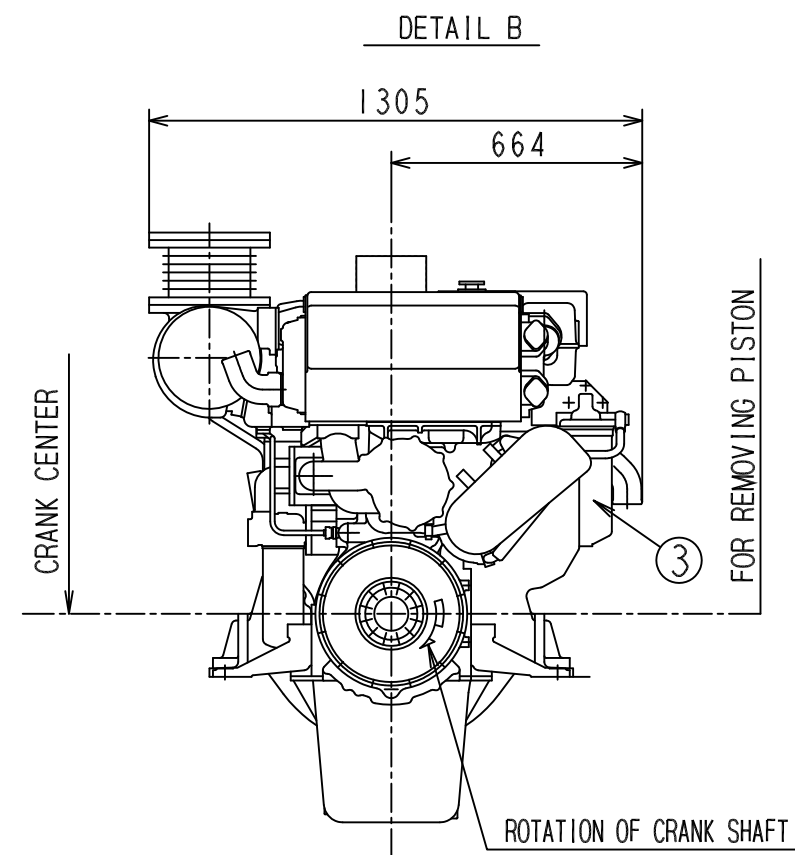

No.	N A M E
1	FRESH WATER TANK
2	STARTING MOTOR
3	FUEL OIL FILTER
4	LUB. OIL FILTER
5	AIR FILTER FOR TURBO.

ENG. MODEL	CLUTCH MODEL
6AYM-WET	YXH-240L
TOTAL MASS(abt.)	3703kg

SCALE	NAME	MODEL
1:20(1:15)	OUTLINE	6AYM-WETxYXH-240L
DATE	ORIGINAL DRAWING NUMBER	
18-10-2010	B3-48660-4470	